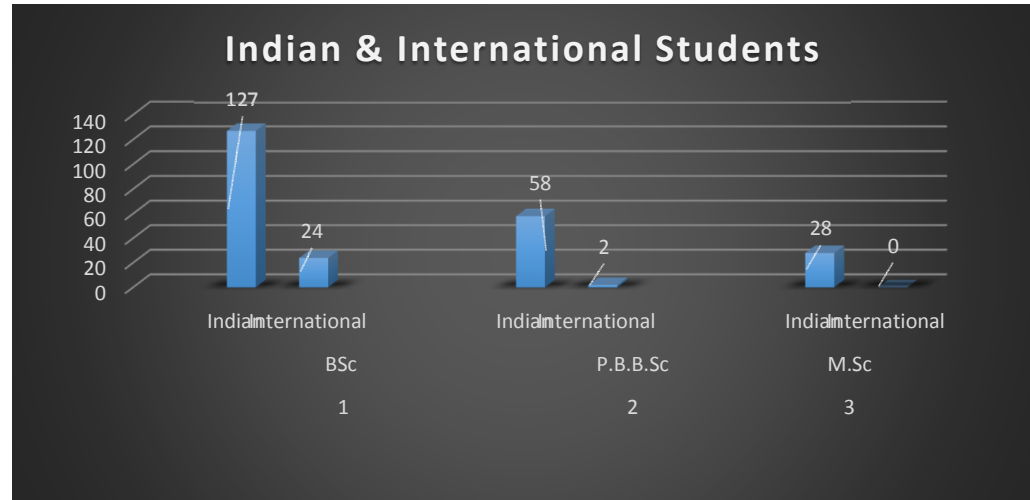

**Students Details:->**

Sr.No.	Faculty	Batch	Students
1	BSc	1st Year	42
		2nd Year	50
		3rd Year	42
		4th year	17
		<b>Total</b>	<b>151</b>
2	P.B.B.Sc	1st Year	47
		2nd Year	13
		<b>Total</b>	<b>60</b>
3	M.Sc	1st Year	15
		2nd Year	13
		<b>Total</b>	<b>28</b>

<b>Indian &amp; International Students</b>			
Sr.No.	Faculty		Students
1	BSc	Indian	127
		International	24
2	P.B.B.Sc	Indian	58
		International	2
3	M.Sc	Indian	28
		International	0