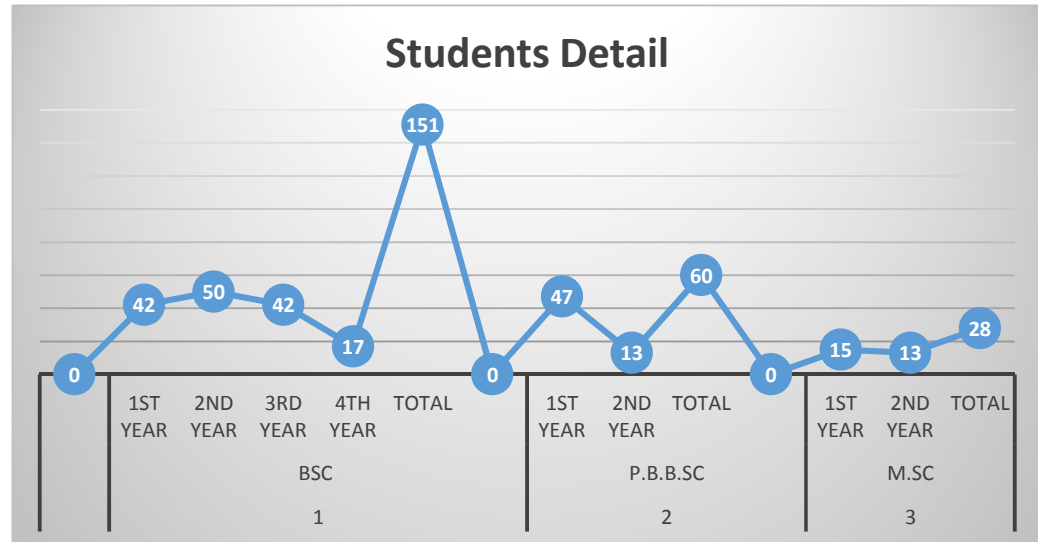

**Students Details:->**

Sr.No.	Faculty	Batch	Students
1	BSc	1st Year	42
		2nd Year	50
		3rd Year	42
		4th year	17
		<b>Total</b>	<b>151</b>
2	P.B.B.Sc	1st Year	47
		2nd Year	13
		<b>Total</b>	<b>60</b>
3	M.Sc	1st Year	15
		2nd Year	13
		<b>Total</b>	<b>28</b>